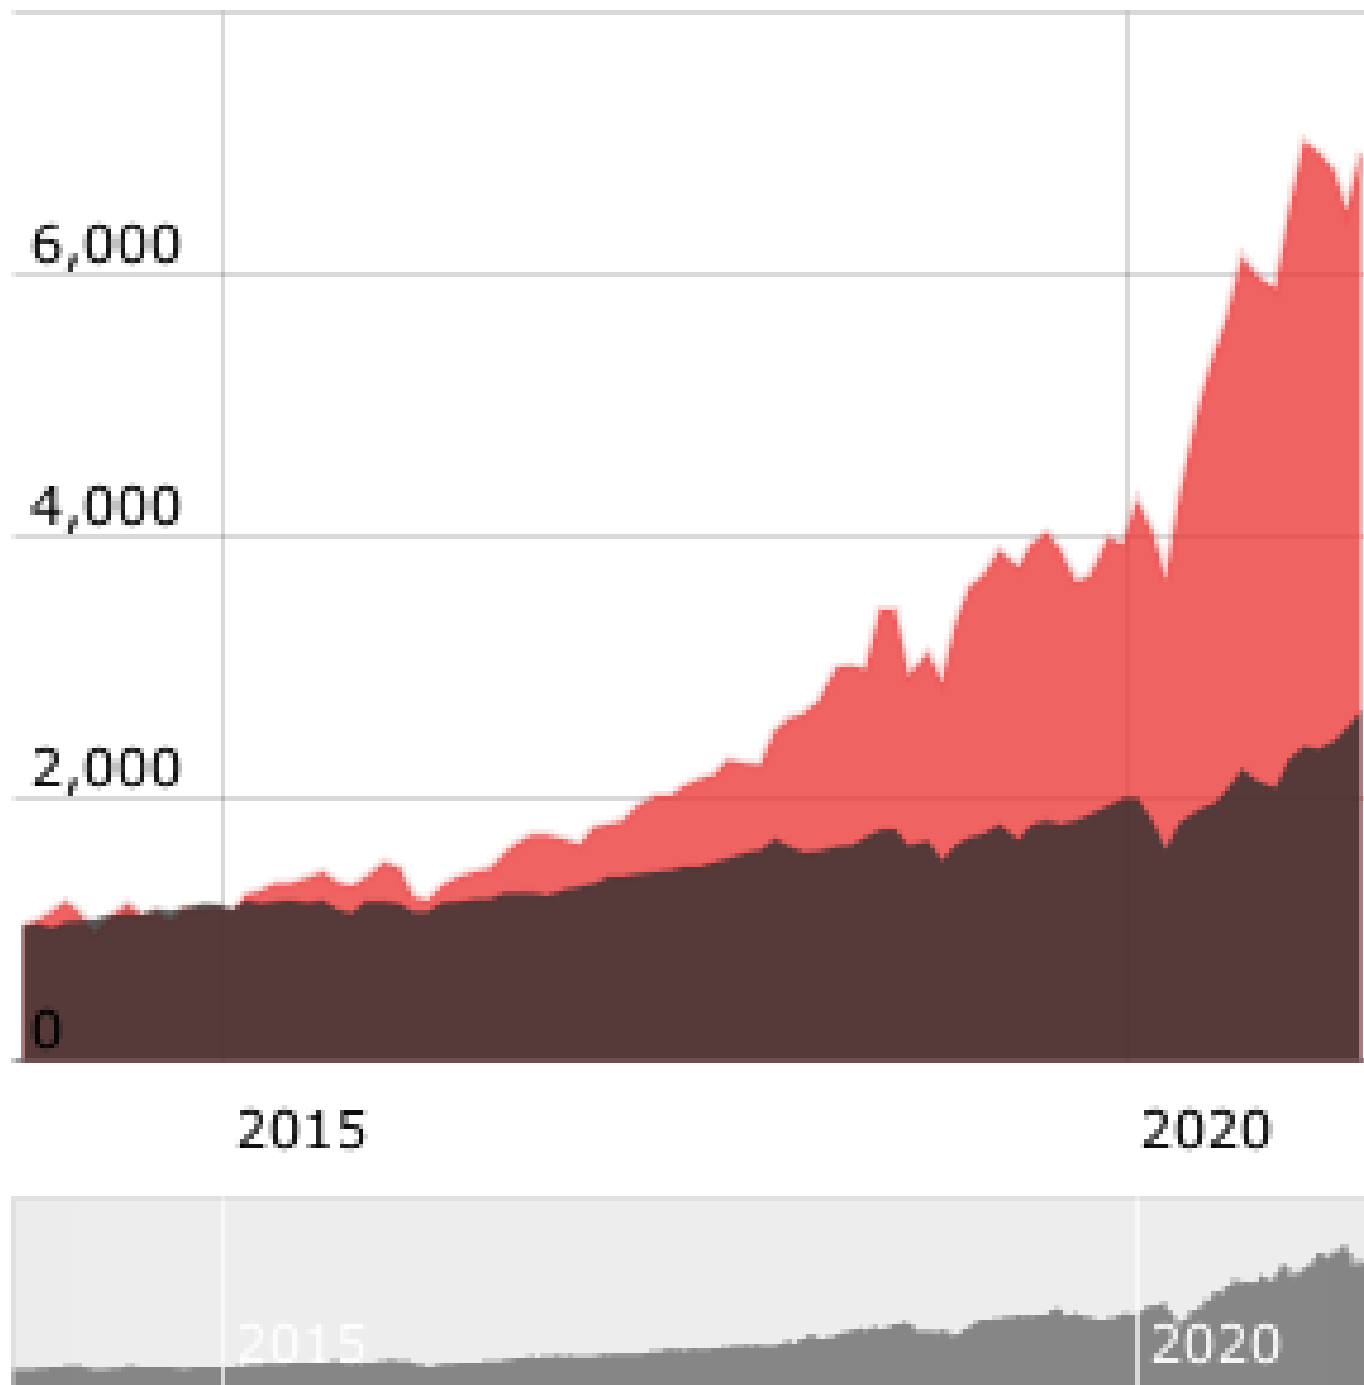

## INDXX GLOBAL CLOUD COMPUTING INDEX

The Indxx Global Cloud Computing Index tracks the performance of companies that are in the Cloud Computing Industry. The Cloud Computing Industry is involved in the delivery of computing services- servers, storage, databases, networking, software, analytics and more over the Internet which is referred to as 'The Cloud'. The index has been backtested to November 08, 2013 and has a live calculation date of March 29, 2019.

**Value** ■ Index: Indxx Global Cloud Computing :   
■ Benchmark: Indxx 500 Index (NTR)

Back-tested performance is hypothetical and has certain inherent limitations. Back-tested performance differs from live performance and is included for informational purposes only.

## INDEX CHARACTERISTICS

Base Date	11/08/2013
Constituents	36
Dividend Yield*	0.19%
52 Week High/Low**	7590/4051

\* Trailing 12 months data for current year portfolio, as of last trading day of most recent month end.

\*\* Trailing 12 months as of last trading day.